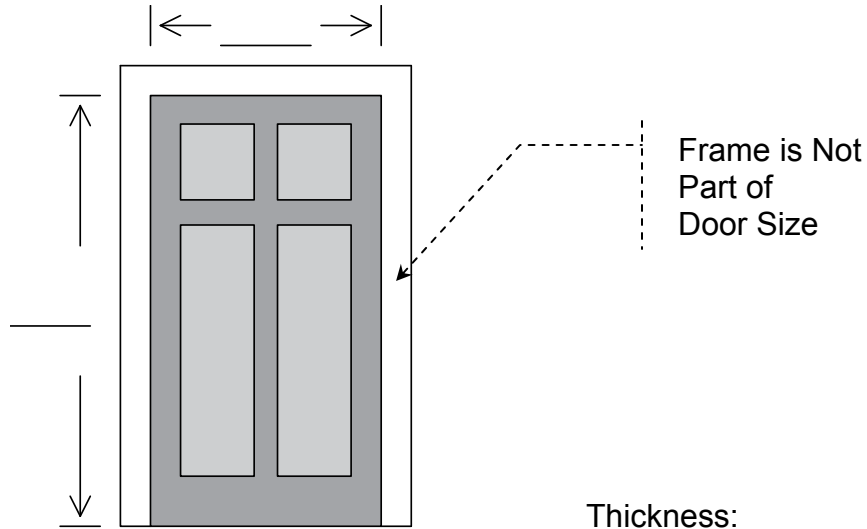

## Single Entry Door Worksheet

Order Type:  Door Slab Only  Pre-Hung Door (Door & Frame)

Door Brand/Style: \_\_\_\_\_

Door Size: \_\_\_\_\_

Thickness: \_\_\_\_\_ (1-3/4" Typical)

Frame Information: (For Pre-hung Doors Only)